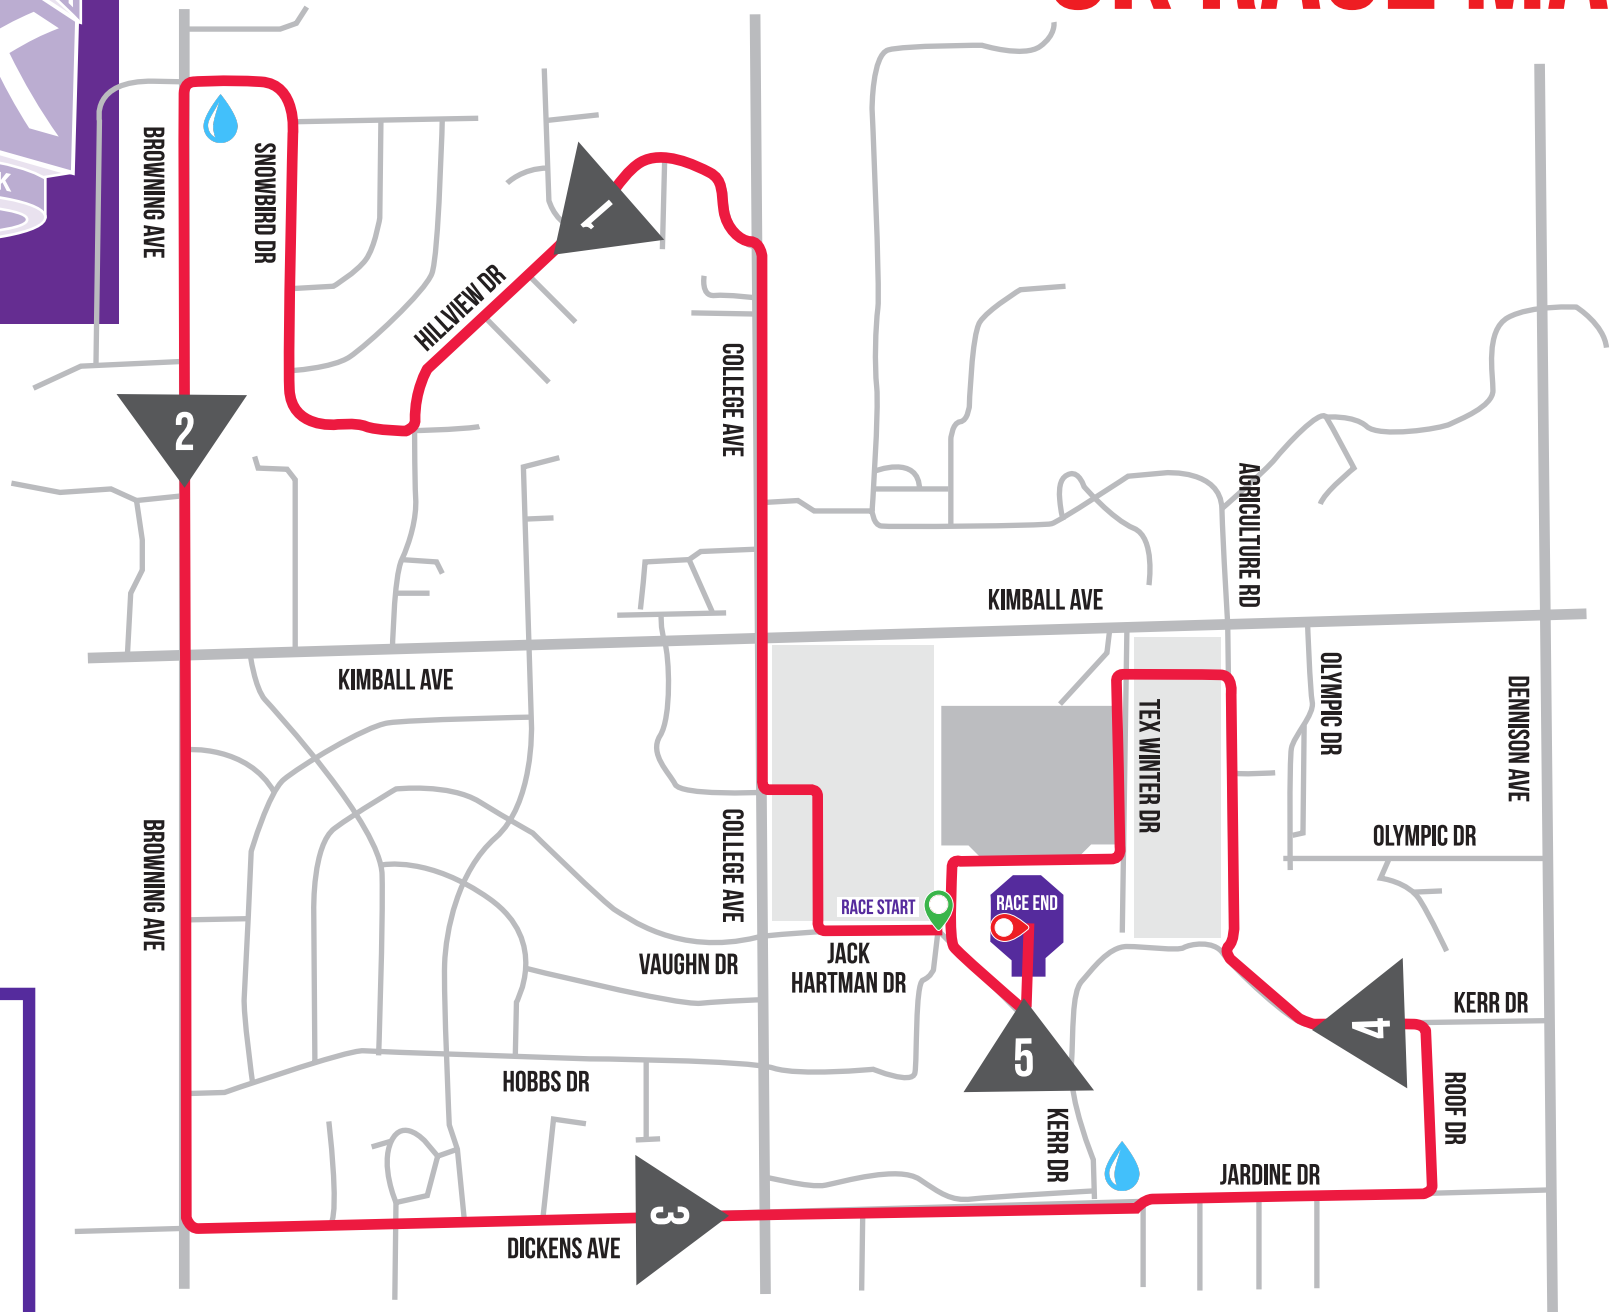

8K RACE MAP

MAP KEY

- RACE ROUTE
- MILE MARKER
- WATER STATION